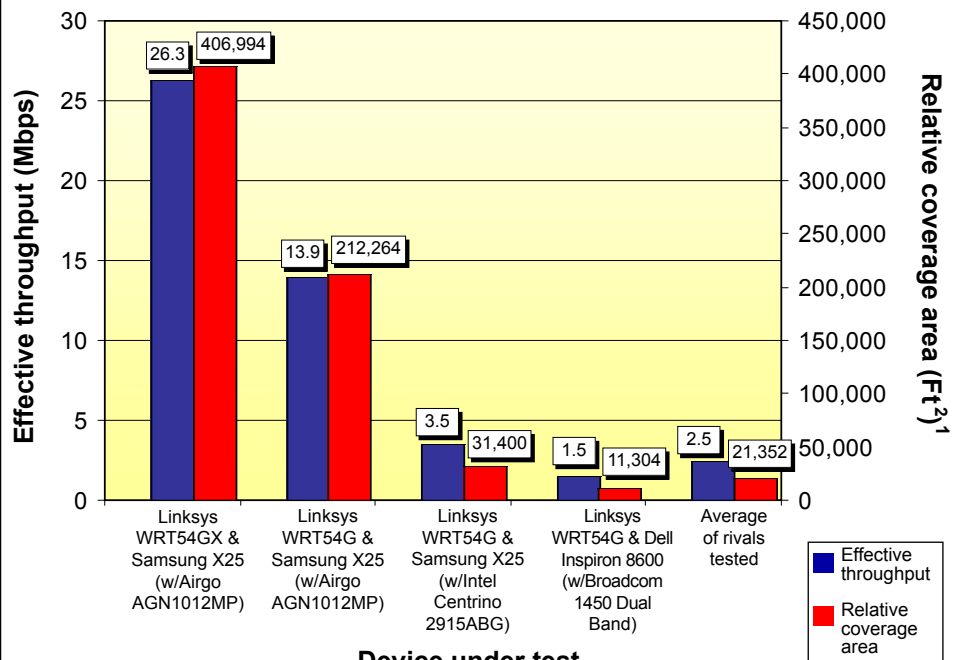

## Competitive Wireless LAN Performance Evaluation

*“Airgo’s True MIMO technology provides faster and more reliable Wi-Fi connections in the office, at home, and on the road. The True MIMO card embedded in our new Samsung X20/X25 laptops offers a standard 802.11a/b/g connection that outperforms all other embedded solutions on the market.”*

### Test Highlights

- Demonstrates throughput over 10X greater than the average of competitive devices tested
- Supports Ethernet-speed communications across an area that is 19X greater than the average of rival devices tested
- Provides over 5X the throughput and 10X the coverage even when Airgo True MIMO is on just one end of the wireless link

**Effective Throughput and Relative Coverage Area of 802.11g Broadband Routers Tested as Reported by Iperf ver. 1.7**

<sup>1</sup>Effective coverage area results were based on the area of a circle (A = pi \* r<sup>2</sup>); “r” represents the distance (in feet) that each device was able to send 10-Mbps throughput.